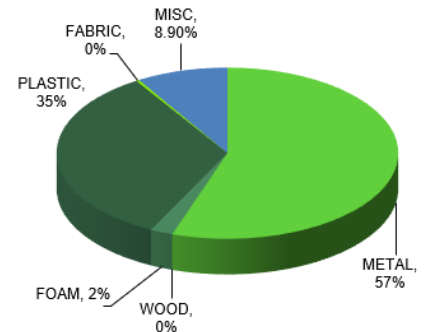

### MATERIAL CONTENT

Material	Product		Recycled Content by Weight Post Consumer		Recycled Content by Weight Pre Consumer		Ability to recycle (% recyclable)
	lbs.	%	lbs.	%	lbs.	%	
METAL	14.35	56.6%	4.07	16.0%	3.34	13.2%	56.6%
WOOD	0.00	0.0%	0.00	0.0%	0.00	0.0%	0.0%
FOAM	0.00	0.0%	0.00	0.0%	0.00	0.0%	0.0%
PLASTIC	8.76	34.5%	1.49	5.9%	0.90	3.5%	34.5%
CARDBOARD	0.00	0.0%	0.00	0.0%	0.00	0.0%	0.0%
FABRIC	0.00	0.0%	0.00	0.0%	0.00	0.0%	0.0%
MISC	2.25	8.9%	0.00	0.0%	0.00	0.0%	0.0%
<b>TOTAL</b>	<b>25.36</b>	<b>100%</b>	<b>5.56</b>	<b>22%</b>	<b>4.24</b>	<b>17%</b>	<b>91%</b>