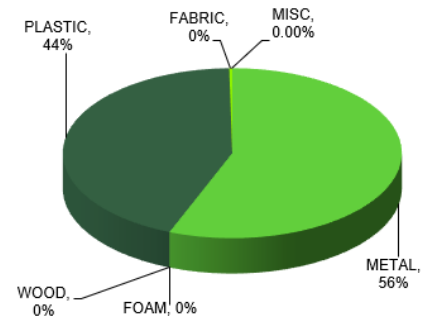

### MATERIAL CONTENT

Material	Product		Recycled Content by Weight Post Consumer		Recycled Content by Weight Pre Consumer		Ability to recycle (% recyclable)
	lbs.	%	lbs.	%	lbs.	%	
METAL	27.41	56.2%	0.00	0.0%	21.93	44.9%	56.2%
WOOD	0.00	0.0%	0.00	0.0%	0.00	0.0%	0.0%
FOAM	0.00	0.0%	0.00	0.0%	0.00	0.0%	0.0%
PLASTIC	21.38	43.8%	2.16	4.4%	10.00	20.5%	43.8%
CARDBOARD	0.00	0.0%	0.00	0.0%	0.00	0.0%	0.0%
FABRIC	0.00	0.0%	0.00	0.0%	0.00	0.0%	0.0%
MISC	0.00	0.0%	0.00	0.0%	0.00	0.0%	0.0%
<b>TOTAL</b>	<b>48.79</b>	<b>100%</b>	<b>2.16</b>	<b>4%</b>	<b>31.93</b>	<b>65%</b>	<b>100%</b>