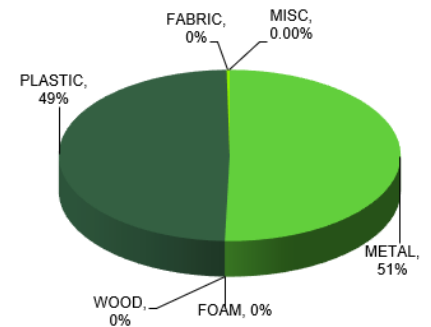

### MATERIAL CONTENT

Material	Product		Recycled Content by Weight Post Consumer		Recycled Content by Weight Pre Consumer		Ability to recycle (% recyclable)
	lbs.	%	lbs.	%	lbs.	%	
METAL	17.94	50.6%	0.00	0.0%	14.35	40.4%	50.6%
WOOD	0.00	0.0%	0.00	0.0%	0.00	0.0%	0.0%
FOAM	0.00	0.0%	0.00	0.0%	0.00	0.0%	0.0%
PLASTIC	17.54	49.4%	1.44	4.1%	9.96	28.1%	49.4%
CARDBOARD	0.00	0.0%	0.00	0.0%	0.00	0.0%	0.0%
FABRIC	0.00	0.0%	0.00	0.0%	0.00	0.0%	0.0%
MISC	0.00	0.0%	0.00	0.0%	0.00	0.0%	0.0%
<b>TOTAL</b>	<b>35.48</b>	<b>100%</b>	<b>1.44</b>	<b>4%</b>	<b>24.31</b>	<b>69%</b>	<b>100%</b>