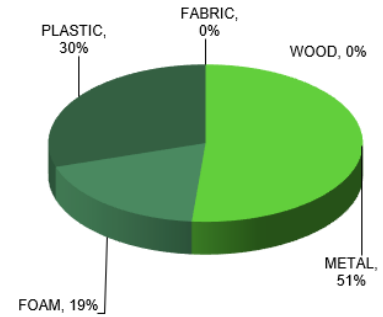

Environment Data Sheet
DOVE

GENERAL PRODUCT INFORMATION

Series: Dove
 Model: 16017
 Description: Dove Scooter Stool
 Durable self-skinned polyurethane microcellular foam, perfect for tough usage environments
 Finish: Composite base with carpet casters
 Warranty: 12 year comprehensive warranty, parts and labor included

Certifications:

MATERIAL CONTENT

Material	Product		Recycled Content by Weight Post Consumer		Recycled Content by Weight Pre Consumer		Ability to recycle (% recyclable)
	lbs.	%	lbs.	%	lbs.	%	
METAL	10.32	51.4%	4.13	20.6%	0.00	0.0%	51.4%
WOOD	0.00	0.0%	0.00	0.0%	0.00	0.0%	0.0%
FOAM	3.75	18.7%	0.00	0.0%	0.00	0.0%	0.0%
PLASTIC	6.01	29.9%	1.14	5.7%	0.00	0.0%	29.9%
CARDBOARD	0.00	0.0%	0.00	0.0%	0.00	0.0%	0.0%
FABRIC	0.00	0.0%	0.00	0.0%	0.00	0.0%	0.0%
MISC	0.00	0.0%	0.00	0.0%	0.00	0.0%	0.0%
TOTAL	20.08	100%	5.27	26%	0.00	0%	81%

POST- CONSUMER RECYCLED CONTENT	26%
PRE- CONSUMER RECYCLED CONTENT	0%
TOTAL RECYCLED CONTENT	26%
RECYCLABILITY	81%

LEED SUMMARY

Credit 2	Materials & Resources: Construction Waste Management Allseating's packaging material is 100% recyclable and there is the option of having the product shipped blanket-wrapped
Credit 4	Materials & Resources: Recycled Content The recycled content of Allseating's chairs can contribute to the points earned for this credit
Credit 5	Materials & Resources: Regional Materials Allseating's manufacturing facility is located in Mississauga, ON, Canada. If the installation is within 500 miles of Mississauga, Allseating chairs may contribute towards this credit
Credit 6	Materials & Resources: Rapidly Renewable Resources Certain Allseating fabrics may contribute to this credit
Credit 4.5	Indoor Environmental Quality: Low Emitting Materials Allseating chairs are GREENGUARD certified, which meets the criteria of IAQ pollutants allowable, as defined by this credit