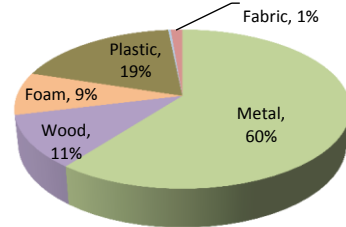

Finish: Black Nylon Base with silver casters

Warranty: 12 year comprehensive warranty, parts and labor included

Certifications:

MATERIAL CONTENT

Material	Product		Recycled Content by Weight		Ability to recycle (% recyclable)
	lbs.	%	Post Consumer		
			lbs.	%	
Metal	26.89	60.4%	8.07	30.0%	60.4%
Wood	4.75	10.7%	0	0.0%	0.0%
Foam	3.88	8.7%	0	0.0%	0.0%
Plastic	8.25	18.5%	2.29	27.8%	18.5%
Cardboard	0.13	0.3%	0.13	100.0%	0.3%
Fabric	0.6	1.3%	0	0.0%	1.3%
TOTAL	44.50	100%	10.49	23.6%	80.5%

Note: Data for pre-consumer recycled content is not available at this time

POST- CONSUMER RECYCLED CONTENT = 24%
 Upto 81% of the chair is recyclable at the end of its useful life

LEED SUMMARY

Credit 2	Materials & Resources: Construction Waste Management Allseating's packaging material is 100% recyclable and there is the option of having the product shipped blanket-wrapped
Credit 4	Materials & Resources: Recycled Content The recycled content of Allseating's chairs can contribute to the points earned for this credit
Credit 5	Materials & Resources: Regional Materials Allseating's manufacturing facility is located in Mississauga, ON, Canada. If the installation is within 500 miles of Mississauga, Allseating chairs may contribute towards this credit
Credit 6	Materials & Resources: Rapidly Renewable Resources Certain Allseating fabrics may contribute to this credit