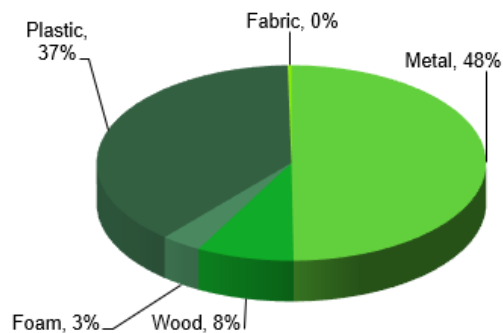

ENVIRONMENTAL DATA SHEET

YOU NYLON BACK [YOU TOO®]

GENERAL PRODUCT INFORMATION

- Series:** YOU NYLON BACK [YOU TOO®]
- Model:** 85040-T2-SS-BHA | YouToo with T2 Arm, Seat Slider and Back Height Adjustment
- Description:** YouToo™ is an exciting evolution of Allseating's revolutionary You line – and has been designed to bring superior ergonomics to “ALL of you”.
- Features:** YouToo offers the same revolutionary back support as the You chair. The back raises and lowers to the ideal lumbar position
- Warranty:** 12 year comprehensive parts and labor, with weight limit of 350 lbs.

Certifications:

MATERIAL CONTENT

Material	Product		Recycled Content by Weight Post Consumer		Ability to recycle (% recyclable)
	lbs.	%	lbs.	%	
Metal	24.67	48.0%	10.10	52.2%	48.0%
Wood	4.00	7.8%	0.00	0.0%	0.0%
Foam	1.67	3.2%	0.00	0.0%	0.0%
Plastic	19.03	37.0%	9.26	47.8%	37.0%
Cardboard	0.01	0.0%	0.00	0.0%	0.0%
Fabric	0.14	0.3%	0.00	0.0%	0.0%
Miscellaneous	1.87	3.6%	0.00	0.0%	0.0%
TOTAL	51.39	100%	19.36	37.7%	85%

Note: Data for pre-consumer recycled content is not available at this time

POST- CONSUMER RECYCLED CONTENT = 37.66%
RECYCLABILITY = 85.04%

LEED SUMMARY

- Credit 2** Materials & Resources: Construction Waste Management
Allseating's packaging material is 100% recyclable and there is the option of having the product shipped blanket-wrapped
- Credit 4** Materials & Resources: Recycled Content
The recycled content of Allseating's chairs can contribute to the points earned for this credit
- Credit 5** Materials & Resources: Regional Materials
Allseating's manufacturing facility is located in Mississauga, ON, Canada. If installation is within 500 miles of Mississauga, Allseating chairs may contribute toward this credit
- Credit 6** Materials & Resources: Rapidly Renewable Resources
Certain Allseating fabrics may contribute to this credit