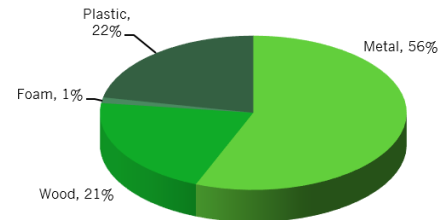

Warranty: 12 year comprehensive parts and labor, with weight limit of 350 lbs.

Certifications:

MATERIAL CONTENT

Material	Product		Recycled Content by Weight Post Consumer		Ability to recycle (% recyclable)
	lbs.	%	lbs.	%	
Metal	10.42	56.1%	4.17	40.0%	56.1%
Wood	3.88	20.9%	0.00	0.0%	0.0%
Foam	0.23	1.2%	0.00	0.0%	0.0%
Plastic	4.04	21.8%	0.77	19.1%	21.8%
Cardboard	0.00	0.0%	0.00	0.0%	0.0%
Fabric	0.00	0.0%	0.00	0.0%	0.0%
TOTAL	18.58	100%	4.94	26.6%	78%

Note: Data for pre-consumer recycled content is not available at this time

Post- Consumer Recycled Content = 27%

LEED SUMMARY

- Credit 2** Materials & Resources: Construction Waste Management
Allseating's packaging material is 100% recyclable and there is the option of having the product shipped blanket-wrapped
- Credit 4** Materials & Resources: Recycled Content
The recycled content of Allseating's chairs can contribute to the points earned for this credit
- Credit 5** Materials & Resources: Regional Materials
Allseating's manufacturing facility is located in Mississauga, ON, Canada. If installation is within 500 miles of Mississauga, Allseating chairs may contribute toward this credit
- Credit 6** Materials & Resources: Rapidly Renewable Resources
Certain Allseating fabrics may contribute to this credit