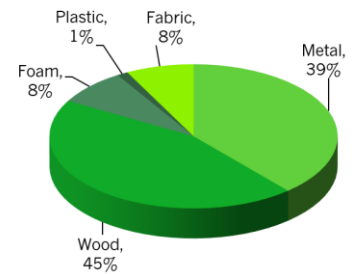

ENVIRONMENT DATA SHEET

FOSTER® SLEEPER

GENERAL PRODUCT INFORMATION

- Series:** Foster®
- Model:** F6010
- Description:** Foster's clean, modern design is supported by a durable metal base to provide optimal support in the seated and reclined positions. Designed with the patient, family and caregiver in mind. It is both supportive and intuitive.
- Features:** Two locking casters at the front of the chair offer easy accessibility. Available with an optional two-tone upholstery and lower vinyl perimeter. Replaceable seat and back covers provide easy field replacement to extend the life-cycle of the product.
- Warranty:** 12 year comprehensive parts and labor, with weight limit of 500 lbs.

Certifications:

MATERIAL CONTENT

| Material | Product | | Recycled Content by Weight Post Consumer | | Ability to recycle (% recyclable) |
|------------------|---------------|-------------|--|--------------|-----------------------------------|
| | lbs. | % | lbs. | % | % |
| Metal | 56.48 | 38.6% | 22.59 | 40.0% | 38.6% |
| Wood | 65.15 | 44.6% | 0.00 | 0.0% | 0.0% |
| Foam | 11.66 | 8.0% | 0.00 | 0.0% | 0.0% |
| Plastic | 1.79 | 1.2% | 0.34 | 19.1% | 1.2% |
| Cardboard | 0.00 | 0.0% | 0.00 | 0.0% | 0.0% |
| Fabric | 11.15 | 7.6% | 0.00 | 0.0% | 7.6% |
| TOTAL | 146.22 | 100% | 22.93 | 15.7% | 47% |