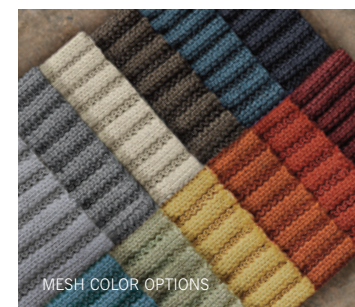

**ESSENTIALS
STANDARD.**

VALUE ADDED.

With so many ergonomic features included, Entail is setting a new standard for entry-level task chairs. Choose from either mesh or upholstered back, both are available in a smoke or black frame finish and the mesh back is offered in 34 mesh colors across 5 patterns.

ENTAIL WITH ADJUSTABLE LUMBAR
AND SMOKE FINISH, MESH BACK IN
HAZE AND SEAT UPHOLSTERED WITH
GABRIEL ATLANTIC IN QUARTZ.

ENTAIL WITH BLACK FINISH,
MESH BACK IN ONYX AND SEAT
UPHOLSTERED WITH GABRIEL
ATLANTIC IN MELANITE.

ENTAIL WITH BLACK FINISH, ALUMINUM
BASE AND UPHOLSTERED WITH GABRIEL
ATLANTIC IN OBSIDIAN.

THICK FOAM SEAT

UPHOLSTERED BACK

DUAL FUNCTION ARM

MESH LUMBAR SUPPORT

SEAT SLIDER + SHROUD

ALUMINUM BASE

UPHOLSTERED LUMBAR SUPPORT

MESH COLOR OPTIONS

TORONTO
5800 Avebury Road, Unit 2
Mississauga, ON L5R 3M3
SKU B9986

CHICAGO*
325 North Wells Street, Suite 210
Chicago, IL 60654
Printed in Canada 12/2017

NEW YORK*
1140 Broadway, Suite 307
New York, NY 10001
*By appointment only