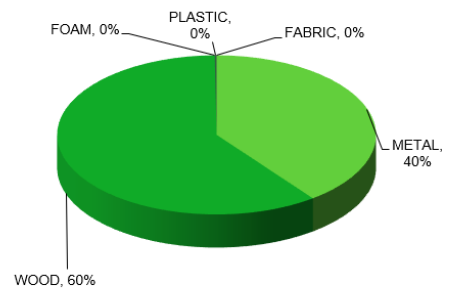

MATERIAL CONTENT

Material	Product		Recycled Content by Weight Post Consumer		Recycled Content by Weight Pre Consumer		Ability to recycle (% recyclable)
	lbs.	%	lbs.	%	lbs.	%	
METAL	8.53	39.7%	4.49	20.92%	0.00	0.00%	39.70%
WOOD	12.91	60.1%	0.00	0.00%	11.11	51.70%	0.00%
FOAM	0.00	0.0%	0.00	0.00%	0.00	0.00%	0.00%
PLASTIC	0.04	0.2%	0.01	0.04%	0.00	0.00%	0.19%
CARDBOARD	0.00	0.0%	0.00	0.00%	0.00	0.00%	0.00%
FABRIC	0.00	0.0%	0.00	0.00%	0.00	0.00%	0.00%
MISC	0.00	0.0%	0.00	0.00%	0.00	0.00%	0.00%
TOTAL	21.48	100%	4.50	20.95%	11.11	51.70%	39.88%