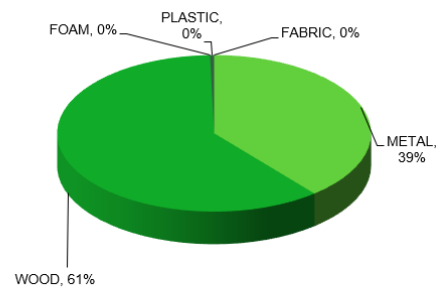

TOTAL RECYCLED CONTENT **50.9%**

POST-CONSUMER RECYCLED CONTENT = **29.3%**

PRE-CONSUMER RECYCLED CONTENT = **43.3%**

RECYCLABILITY = **49.7%**

LEED SUMMARY

- Credit 2** Materials & Resources: Construction Waste Management
Allseating's packaging material is 100% recyclable and there is the option of having the product shipped blanket-wrapped
- Credit 4** Materials & Resources: Recycled Content
The recycled content of Allseating's chairs can contribute to the points earned for this credit
- Credit 5** Materials & Resources: Regional Materials
Allseating's manufacturing facility is located in Mississauga, ON, Canada. If installation is within 500 miles of Mississauga, Allseating chairs may contribute toward this credit
- Credit 6** Materials & Resources: Rapidly Renewable Resources
Certain Allseating fabrics may contribute to this credit

ENVIRONMENTAL DATA SHEET

FOSTER® COFFEE TABLE

GENERAL PRODUCT INFORMATION

- Series:** Foster®
- Model:** F4X02
- Description:** Foster's clean, modern design is complimented with a sleek side, coffee and linking tables.
- Features:** Designed with a seamless, thermofoil surface. Frames compliment the Foster® chair frames to create a cohesive look throughout the facility.
- Warranty:** 12 year comprehensive parts and labor.

Certifications:

MATERIAL CONTENT

Material	Product		Recycled Content by Weight Post Consumer		Recycled Content by Weight Pre Consumer		Ability to recycle (% recyclable)
	lbs.	%	lbs.	%	lbs.	%	
METAL	14.19	39.0%	8.45	23.21%	0.00	0.00%	39.0%
WOOD	22.07	60.6%	0.00	0.00%	18.98	52.13%	0.0%
FOAM	0.00	0.0%	0.00	0.00%	0.00	0.00%	0.0%
PLASTIC	0.15	0.4%	0.03	0.08%	0.00	0.00%	0.4%
CARDBOARD	0.00	0.0%	0.00	0.00%	0.00	0.00%	0.0%
FABRIC	0.00	0.0%	0.00	0.00%	0.00	0.00%	0.0%
MISC	0.00	0.0%	0.00	0.00%	0.00	0.00%	0.0%
TOTAL	36.41	100%	8.48	23.29%	18.98	52.13%	39.4%