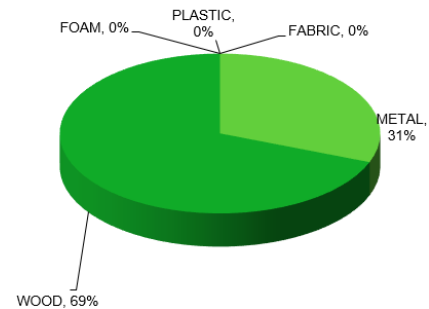

MATERIAL CONTENT

Material	Product		Recycled Content by Weight Post Consumer		Recycled Content by Weight Pre Consumer		Ability to recycle (% recyclable)
	lbs.	%	lbs.	%	lbs.	%	
METAL	4.19	30.9%	1.87	13.76%	0.00	0.00%	30.85%
WOOD	9.39	69.1%	0.00	0.00%	11.10	59.34%	0.00%
FOAM	0.00	0.0%	0.00	0.00%	0.00	0.00%	0.00%
PLASTIC	0.00	0.0%	0.00	0.00%	0.00	0.00%	0.00%
CARDBOARD	0.00	0.0%	0.00	0.00%	0.00	0.00%	0.00%
FABRIC	0.00	0.0%	0.00	0.00%	0.00	0.00%	0.00%
MISC	0.00	0.0%	0.00	0.00%	0.00	0.00%	0.00%
TOTAL	13.58	100%	1.87	13.76%	11.10	59.34%	30.85%