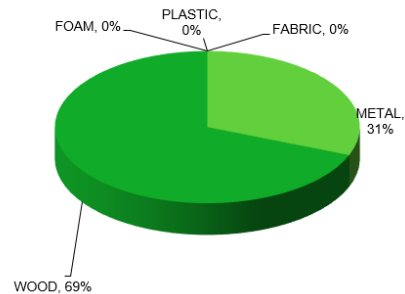

ENVIRONMENTAL DATA SHEET

FOSTER® INLINE TABLES

GENERAL PRODUCT INFORMATION

1. **Series:** Foster®
2. **Model:** F4X05
3. **Description:** Foster's clean, modern design is complimented with a sleek side, coffee and linking tables.
4. **Features:** Designed with a seamless, thermofoil surface. Frames compliment the Foster® chair frames to create a cohesive look throughout the facility.
5. **Warranty:** 12 year comprehensive parts and labor.

Certifications:

MATERIAL CONTENT

Material	Product		Recycled Content by Weight Post Consumer		Recycled Content by Weight Pre Consumer		Ability to recycle (% recyclable)
	lbs.	%	lbs.	%	lbs.	%	
METAL	5.80	31.0%	2.51	13.43%	0.00	0.00%	31.00%
WOOD	12.91	69.0%	0.00	0.00%	11.10	59.34%	0.00%
FOAM	0.00	0.0%	0.00	0.00%	0.00	0.00%	0.00%
PLASTIC	0.00	0.0%	0.00	0.00%	0.00	0.00%	0.00%
CARDBOARD	0.00	0.0%	0.00	0.00%	0.00	0.00%	0.00%
FABRIC	0.00	0.0%	0.00	0.00%	0.00	0.00%	0.00%
MISC	0.00	0.0%	0.00	0.00%	0.00	0.00%	0.00%
TOTAL	18.71	100%	2.51	13.43%	11.10	59.34%	31.00%

TOTAL RECYCLED CONTENT 43.1%

POST-CONSUMER RECYCLED CONTENT = 13.4%

PRE-CONSUMER RECYCLED CONTENT = 59.3%

RECYCLABILITY = 31.0%

LEED SUMMARY

- **Credit 2** Materials & Resources: Construction Waste Management
  Allseating's packaging material is 100% recyclable and there is the option of having the product shipped blanket-wrapped
- **Credit 4** Materials & Resources: Recycled Content
  The recycled content of Allseating's chairs can contribute to the points earned for this credit
- **Credit 5** Materials & Resources: Regional Materials
  Allseating's manufacturing facility is located in Mississauga, ON, Canada. If installation is within 500 miles of Mississauga, Allseating chairs may contribute toward this credit
- **Credit 6** Materials & Resources: Rapidly Renewable Resources
  Certain Allseating fabrics may contribute to this credit

Toronto Office: 5800 Avebury Road, Unit 3, Mississauga, ON L5R 3M3
Chicago Showroom*: Suite 210, 325 North Wells Street, Chicago, IL
60654 www.allseating.com T 1 800 563 3502 F 1 800 272 9911

*By appointment only.