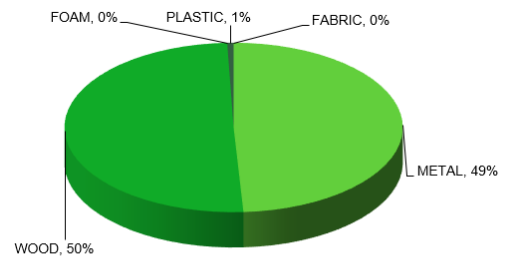

ENVIRONMENTAL DATA SHEET

FOSTER® SIDE TABLE

GENERAL PRODUCT INFORMATION

- Series:** Foster®
- Model:** F4X01
- Description:** Foster's clean, modern design is complimented with a sleek side, coffee and linking tables.
- Features:** Designed with a seamless, thermofoil surface. Frames compliment the Foster® chair frames to create a cohesive look throughout the facility.
- Warranty:** 12 year comprehensive parts and labor.
- Certifications:**

MATERIAL CONTENT

Material	Product		Recycled Content by Weight Post Consumer		Recycled Content by Weight Pre Consumer		Ability to recycle (% recyclable)
	lbs.	%	lbs.	%	lbs.	%	
METAL	12.19	49.1%	7.25	29.19%	0.00	0.00%	49.1%
WOOD	12.50	50.3%	0.00	0.00%	10.75	43.28%	0.0%
FOAM	0.00	0.0%	0.00	0.00%	0.00	0.00%	0.0%
PLASTIC	0.15	0.6%	0.03	0.11%	0.00	0.00%	0.6%
CARDBOARD	0.00	0.0%	0.00	0.00%	0.00	0.00%	0.0%
FABRIC	0.00	0.0%	0.00	0.00%	0.00	0.00%	0.0%
MISC	0.00	0.0%	0.00	0.00%	0.00	0.00%	0.0%
TOTAL	24.84	100%	7.28	29.31%	10.75	43.28%	49.7%

TOTAL RECYCLED CONTENT **50.9%**

POST-CONSUMER RECYCLED CONTENT = **29.3%**

PRE-CONSUMER RECYCLED CONTENT = **43.3%**

RECYCLABILITY = **49.7%**

LEED SUMMARY

- Credit 2** Materials & Resources: Construction Waste Management
Allseating's packaging material is 100% recyclable and there is the option of having the product shipped blanket-wrapped
- Credit 4** Materials & Resources: Recycled Content
The recycled content of Allseating's chairs can contribute to the points earned for this credit
- Credit 5** Materials & Resources: Regional Materials
Allseating's manufacturing facility is located in Mississauga, ON, Canada. If installation is within 500 miles of Mississauga, Allseating chairs may contribute toward this credit
- Credit 6** Materials & Resources: Rapidly Renewable Resources
Certain Allseating fabrics may contribute to this credit