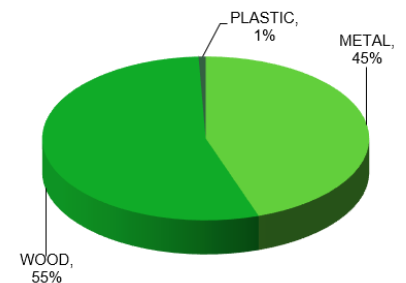

Certifications:

MATERIAL CONTENT

Material	Product		Post-Consumer Recycled Content by Weight		Pre-Consumer Recycled Content by Weight		Ability to recycle (% recyclable)
	lbs.	%	lbs.	%	lbs.	%	
METAL	6.88	44.8%	6.42	41.8%	0.00	0.0%	44.8%
WOOD	8.39	54.6%	0.00	0.0%	7.22	47.0%	0.0%
FOAM	0.00	0.0%	0.00	0.0%	0.00	0.0%	0.0%
PLASTIC	0.10	0.7%	0.02	0.1%	0.00	0.0%	0.7%
CARDBOARD	0.00	0.0%	0.00	0.0%	0.00	0.0%	0.0%
FABRIC	0.00	0.0%	0.00	0.0%	0.00	0.0%	0.0%
MISC	0.00	0.0%	0.00	0.0%	0.00	0.0%	0.0%
TOTAL	15.37	100%	6.44	41.9%	7.22	47%	45%