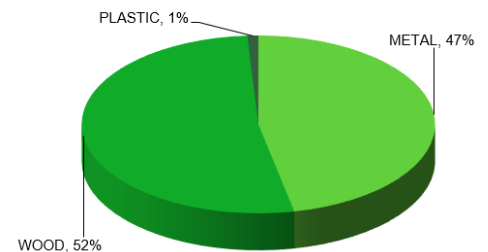

ENVIRONMENTAL DATA SHEET

RÜHE™

GENERAL PRODUCT INFORMATION

- Series:** RÜhe™
- Model:** P4X01 | RÜhe Side Table
- Description:** RÜhe is a minimalist and understated multi-range series that suits a wide variety of public settings, including hospitals, airports, corporate waiting areas, and educational environments
- Features:** RÜhe features seamless high pressure laminate in 5 colors. Durable lightweight 14g steel frame in Silver, Matte Smoke, and Matte Bronze. Black nylon glides.
- Warranty:** 12 year comprehensive parts and labor, with weight limit of 350 lbs.

Certifications:

MATERIAL CONTENT

Material	Product		Post-Consumer Recycled Content		Pre-Consumer Recycled Content		Ability to recycle (% recyclable)
	lbs.	%	lbs.	%	lbs.	%	
METAL	8.96	46.7%	8.72	45.5%	0.00	0.0%	46.7%
WOOD	10.02	52.2%	0.00	0.0%	8.62	44.9%	0.0%
FOAM	0.00	0.0%	0.00	0.0%	0.00	0.0%	0.0%
PLASTIC	0.20	1.0%	0.04	0.2%	0.00	0.0%	1.0%
CARDBOARD	0.00	0.0%	0.00	0.0%	0.00	0.0%	0.0%
FABRIC	0.00	0.0%	0.00	0.0%	0.00	0.0%	0.0%
MISC	0.00	0.0%	0.00	0.0%	0.00	0.0%	0.0%
TOTAL	19.18	100%	8.76	45.7%	8.62	45%	48%