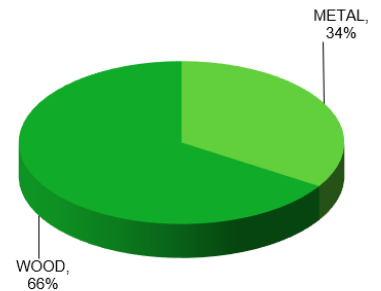

ENVIRONMENTAL DATA SHEET

RÜHE™

GENERAL PRODUCT INFORMATION

1. **Series:** Rühle™
2. **Model:** P4X05 | Rühle Mid Table
3. **Description:** Rühle is a minimalist and understated multi-range series that suits a wide variety of public settings, including hospitals, airports, corporate waiting areas, and educational environments
4. **Features:** Rühle features seamless high pressure laminate in 5 colors. Durable lightweight 14g steel frame in Silver, Matte Smoke, and Matte Bronze. Black nylon glides.
5. **Warranty:** 12 year comprehensive parts and labor, with weight limit of 350 lbs.

Certifications:

MATERIAL CONTENT

Material	Product		Post-Consumer Recycled Content by Weight		Pre-Consumer Recycled Content by Weight		Ability to recycle (% recyclable)
	lbs.	%	lbs.	%	lbs.	%	
METAL	4.32	34.0%	3.84	30.2%	0.00	0.0%	34.0%
WOOD	8.39	66.0%	0.00	0.0%	7.22	56.8%	0.0%
FOAM	0.00	0.0%	0.00	0.0%	0.00	0.0%	0.0%
PLASTIC	0.00	0.0%	0.00	0.0%	0.00	0.0%	0.0%
CARDBOARD	0.00	0.0%	0.00	0.0%	0.00	0.0%	0.0%
FABRIC	0.00	0.0%	0.00	0.0%	0.00	0.0%	0.0%
MISC	0.00	0.0%	0.00	0.0%	0.00	0.0%	0.0%
TOTAL	12.71	100%	3.84	30.2%	7.22	57%	34%

POST-CONSUMER RECYCLED CONTENT = 63%
PRE-CONSUMER RECYCLED CONTENT = 42%

LEED SUMMARY

- **Credit 2** Materials & Resources: Construction Waste Management
  Allseating's packaging material is 100% recyclable and there is the option of having the product shipped blanket-wrapped
- **Credit 4** Materials & Resources: Recycled Content
  The recycled content of Allseating's chairs can contribute to the points earned for this credit
- **Credit 5** Materials & Resources: Regional Materials
  Allseating's manufacturing facility is located in Mississauga, ON, Canada. If installation is within 500 miles of Mississauga, Allseating chairs may contribute toward this credit
- **Credit 6** Materials & Resources: Rapidly Renewable Resources
  Certain Allseating fabrics may contribute to this credit

Toronto Office: 5800 Avebury Road, Unit 3, Mississauga, ON L5R 3M3
Chicago Showroom*: Suite 210, 325 North Wells Street, Chicago, IL
New York Showroom*: 200 Lexington Ave, New York, NY
60654 www.allseating.com T 1 800 563 3502 F 1 800 272 9911

*By appointment only.