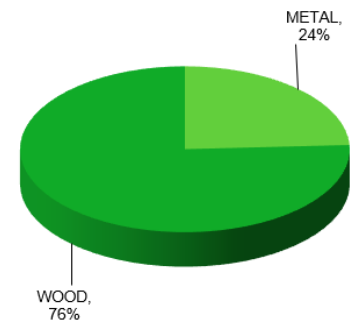

Certifications:

MATERIAL CONTENT

Material	Product		Post-Consumer Recycled Content by Weight		Pre-Consumer Recycled Content by Weight		Ability to recycle (% recyclable)
	lbs.	%	lbs.	%	lbs.	%	
METAL	3.84	24.2%	3.55	22.4%	0.00	0.0%	24.2%
WOOD	12.02	75.8%	0.00	0.0%	10.34	65.2%	0.0%
FOAM	0.00	0.0%	0.00	0.0%	0.00	0.0%	0.0%
PLASTIC	0.00	0.0%	0.00	0.0%	0.00	0.0%	0.0%
CARDBOARD	0.00	0.0%	0.00	0.0%	0.00	0.0%	0.0%
FABRIC	0.00	0.0%	0.00	0.0%	0.00	0.0%	0.0%
MISC	0.00	0.0%	0.00	0.0%	0.00	0.0%	0.0%
TOTAL	15.86	100%	3.55	22.4%	10.34	65%	24%