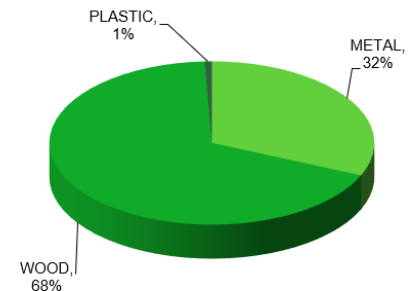

Certifications:

MATERIAL CONTENT

Material	Product		Post-Consumer Recycled Content by Weight		Pre-Consumer Recycled Content by Weight		Ability to recycle (% recyclable)
	lbs.	%	lbs.	%	lbs.	%	
METAL	8.96	31.5%	8.72	30.6%	0.00	0.0%	31.5%
WOOD	19.32	67.8%	0.00	0.0%	16.62	58.4%	0.0%
FOAM	0.00	0.0%	0.00	0.0%	0.00	0.0%	0.0%
PLASTIC	0.20	0.7%	0.04	0.1%	0.00	0.0%	0.7%
CARDBOARD	0.00	0.0%	0.00	0.0%	0.00	0.0%	0.0%
FABRIC	0.00	0.0%	0.00	0.0%	0.00	0.0%	0.0%
MISC	0.00	0.0%	0.00	0.0%	0.00	0.0%	0.0%
TOTAL	28.48	100%	8.76	30.8%	16.62	58%	32%