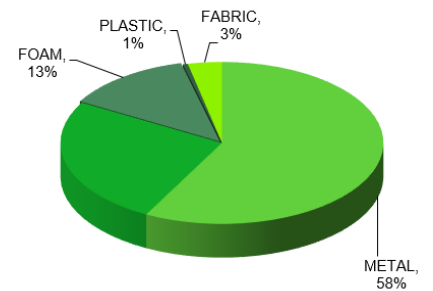

ENVIRONMENTAL DATA SHEET

RÜHE™

GENERAL PRODUCT INFORMATION

1. **Series:** Ruhe™
2. **Model:** P1610 | Ruhe Patient Single
3. **Description:** Ruhe is a minimalist and understated multi-range series that suits a wide variety of public settings, including hospitals, airports, corporate waiting areas, and educational environments
4. **Features:** Ruhe features 3 frame finishes and 7 arm cap colors over 3 materials: Polyurethane, Solid Maple, and Corian. Molded foam for seat and back features a soft cleanout. Arms designed for easy ingress and egress. Curvature of the arm provides a natural cradle to support the user's arm.
5. **Warranty:** 12 year comprehensive parts and labor, with weight limit of 400 lbs.

Certifications:

MATERIAL CONTENT

Material	Product		Post-Consumer Recycled Content by Weight		Pre-Consumer Recycled Content by Weight		Ability to recycle (% recyclable)
	lbs.	%	lbs.	%	lbs.	%	
METAL	24.77	57.7%	19.44	45.3%	8.92	20.8%	57.7%
WOOD	10.95	25.5%	10.95	25.5%	0.00	0.0%	0.0%
FOAM	5.50	12.8%	0.00	0.0%	0.00	0.0%	0.0%
PLASTIC	0.20	0.5%	0.04	0.1%	0.00	0.0%	0.5%
CARDBOARD	0.00	0.0%	0.00	0.0%	0.00	0.0%	0.0%
FABRIC	1.48	3.4%	0.00	0.0%	0.00	0.0%	0.0%
MISC	0.00	0.0%	0.00	0.0%	0.00	0.0%	0.0%
TOTAL	42.90	100%	30.43	70.9%	8.92	21%	58%

POST-CONSUMER RECYCLED CONTENT = 71%
PRE-CONSUMER RECYCLED CONTENT = 21%

LEED SUMMARY

- **Credit 2** Materials & Resources: Construction Waste Management
  Allseating's packaging material is 100% recyclable and there is the option of having the product shipped blanket-wrapped
- **Credit 4** Materials & Resources: Recycled Content
  The recycled content of Allseating's chairs can contribute to the points earned for this credit
- **Credit 5** Materials & Resources: Regional Materials
  Allseating's manufacturing facility is located in Mississauga, ON, Canada. If installation is within 500 miles of Mississauga, Allseating chairs may contribute toward this credit
- **Credit 6** Materials & Resources: Rapidly Renewable Resources
  Certain Allseating fabrics may contribute to this credit

Toronto Office: 5800 Avebury Road, Unit 3, Mississauga, ON L5R 3M3
Chicago Showroom*: Suite 210, 325 North Wells Street, Chicago, IL
New York Showroom*: 200 Lexington Ave, New York, NY
60654 www.allseating.com T 1 800 563 3502 F 1 800 272 9911

*By appointment only.