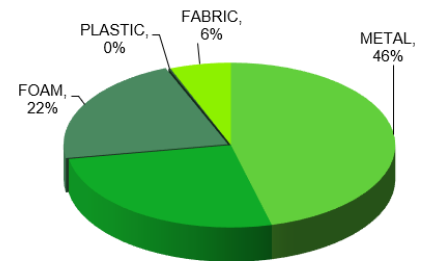

ENVIRONMENTAL DATA SHEET

RÜHE™

GENERAL PRODUCT INFORMATION

1. **Series:** Ruhe™
2. **Model:** P1030 | Ruhe Triple
3. **Description:** Ruhe is a minimalist and understated multi-range series that suits a wide variety of public settings, including hospitals, airports, corporate waiting areas, and educational environments
4. **Features:** Ruhe features 3 frame finishes and 7 arm cap colors over 3 materials: Polyurethane, Solid Maple, and Corian. Molded foam for seat and back features a soft cleanout. Arms designed for easy ingress and egress. Curvature of the arm provides a natural cradle to support the user's arm.
5. **Warranty:** 12 year comprehensive parts and labor, with weight limit of 250 lbs per seat.

Certifications:

MATERIAL CONTENT

MATERIAL CONTENT

Material	Product		Post-Consumer Recycled Content by Weight		Pre-Consumer Recycled Content by Weight		Ability to recycle (% recyclable)
	lbs.	%	lbs.	%	lbs.	%	
METAL	45.97	46.0%	35.78	35.8%	16.84	16.8%	46.0%
WOOD	26.30	26.3%	26.30	26.3%	0.00	0.0%	0.0%
FOAM	21.50	21.5%	0.00	0.0%	0.00	0.0%	0.0%
PLASTIC	0.20	0.2%	0.04	0.0%	0.00	0.0%	0.2%
CARDBOARD	0.00	0.0%	0.00	0.0%	0.00	0.0%	0.0%
FABRIC	6.00	6.0%	0.00	0.0%	0.00	0.0%	0.0%
MISC	0.00	0.0%	0.00	0.0%	0.00	0.0%	0.0%
TOTAL	99.97	100%	62.12	62.1%	16.84	17%	46%

POST-CONSUMER RECYCLED CONTENT = 62%
PRE-CONSUMER RECYCLED CONTENT = 17%

LEED SUMMARY

- **Credit 2** Materials & Resources: Construction Waste Management
  Allseating's packaging material is 100% recyclable and there is the option of having the product shipped blanket-wrapped
- **Credit 4** Materials & Resources: Recycled Content
  The recycled content of Allseating's chairs can contribute to the points earned for this credit
- **Credit 5** Materials & Resources: Regional Materials
  Allseating's manufacturing facility is located in Mississauga, ON, Canada. If installation is within 500 miles of Mississauga, Allseating chairs may contribute toward this credit
- **Credit 6** Materials & Resources: Rapidly Renewable Resources
  Certain Allseating fabrics may contribute to this credit

Toronto Office: 5800 Avebury Road, Unit 3, Mississauga, ON L5R 3M3
Chicago Showroom*: Suite 210, 325 North Wells Street, Chicago, IL
New York Showroom*: 200 Lexington Ave, New York, NY
60654 www.allseating.com T 1 800 563 3502 F 1 800 272 9911

*By appointment only.