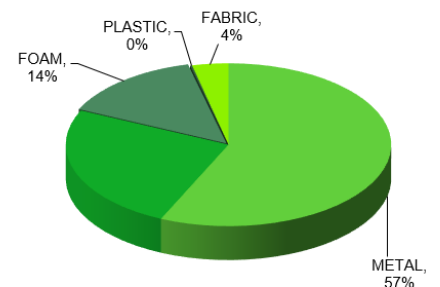

ENVIRONMENTAL DATA SHEET

RÜHE™

GENERAL PRODUCT INFORMATION

Series: Ruhe™

Model: P1031 | Ruhe Triple with Half Arm

Description: Ruhe is a minimalist and understated multi-range series that suits a wide variety of public settings, including hospitals, airports, corporate waiting areas, and educational environments

Features: Ruhe features 3 frame finishes and 7 arm cap colors over 3 materials: Polyurethane, Solid Maple, and Corian. Molded foam for seat and back features a soft cleanout. Arms designed for easy ingress and egress. Curvature of the arm provides a natural cradle to support the user's arm.

Warranty: 12 year comprehensive parts and labor, with weight limit of 250 lbs per seat.

Certifications:

MATERIAL CONTENT

MATERIAL CONTENT

Material	Product		Post-Consumer Recycled Content by Weight		Pre-Consumer Recycled Content by Weight		Ability to recycle (% recyclable)
	lbs.	%	lbs.	%	lbs.	%	
METAL	55.43	56.8%	43.00	44.1%	19.68	20.2%	56.8%
WOOD	24.45	25.1%	24.45	25.1%	0.00	0.0%	0.0%
FOAM	13.98	14.3%	0.00	0.0%	0.00	0.0%	0.0%
PLASTIC	0.20	0.2%	0.04	0.0%	0.00	0.0%	0.2%
CARDBOARD	0.00	0.0%	0.00	0.0%	0.00	0.0%	0.0%
FABRIC	3.48	3.6%	0.00	0.0%	0.00	0.0%	0.0%
MISC	0.00	0.0%	0.00	0.0%	0.00	0.0%	0.0%
TOTAL	97.54	100%	67.49	69.2%	19.68	20%	57%

POST-CONSUMER RECYCLED CONTENT = 69%
PRE-CONSUMER RECYCLED CONTENT = 20%

LEED SUMMARY

- **Credit 2** Materials & Resources: Construction Waste Management
  Allseating's packaging material is 100% recyclable and there is the option of having the product shipped blanket-wrapped
- **Credit 4** Materials & Resources: Recycled Content
  The recycled content of Allseating's chairs can contribute to the points earned for this credit
- **Credit 5** Materials & Resources: Regional Materials
  Allseating's manufacturing facility is located in Mississauga, ON, Canada. If installation is within 500 miles of Mississauga, Allseating chairs may contribute toward this credit
- **Credit 6** Materials & Resources: Rapidly Renewable Resources
  Certain Allseating fabrics may contribute to this credit

Toronto Office: 5800 Avebury Road, Unit 3, Mississauga, ON L5R 3M3
Chicago Showroom*: Suite 210, 325 North Wells Street, Chicago, IL
New York Showroom*: 200 Lexington Ave, New York, NY
60654 www.allseating.com T 1 800 563 3502 F 1 800 272 9911

*By appointment only.