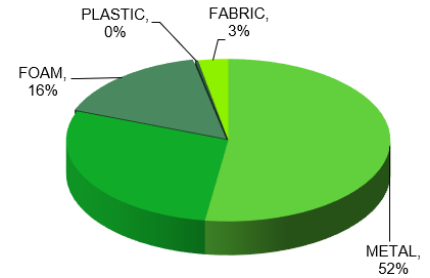

Certifications:

MATERIAL CONTENT

MATERIAL CONTENT

Material	Product		Post-Consumer Recycled Content by Weight		Pre-Consumer Recycled Content by Weight		Ability to recycle (% recyclable)
	lbs.	%	lbs.	%	lbs.	%	
METAL	33.18	52.3%	25.64	40.4%	11.82	18.6%	52.3%
WOOD	18.10	28.5%	18.10	28.5%	0.00	0.0%	0.0%
FOAM	10.07	15.9%	0.00	0.0%	0.00	0.0%	0.0%
PLASTIC	0.20	0.3%	0.04	0.1%	0.00	0.0%	0.3%
CARDBOARD	0.00	0.0%	0.00	0.0%	0.00	0.0%	0.0%
FABRIC	1.92	3.0%	0.00	0.0%	0.00	0.0%	0.0%
MISC	0.00	0.0%	0.00	0.0%	0.00	0.0%	0.0%
TOTAL	63.47	100%	43.78	69.0%	11.82	19%	53%