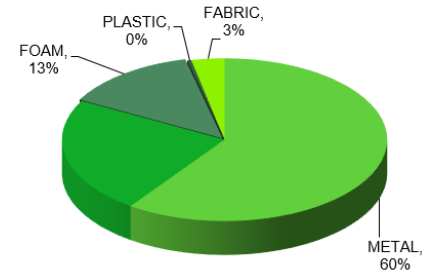

Certifications:

MATERIAL CONTENT

MATERIAL CONTENT

Material	Product		Post-Consumer Recycled Content by Weight		Pre-Consumer Recycled Content by Weight		Ability to recycle (% recyclable)
	lbs.	%	lbs.	%	lbs.	%	
METAL	42.30	59.8%	33.00	46.7%	15.20	21.5%	59.8%
WOOD	16.30	23.1%	16.30	23.1%	0.00	0.0%	0.0%
FOAM	9.47	13.4%	0.00	0.0%	0.00	0.0%	0.0%
PLASTIC	0.30	0.4%	0.06	0.1%	0.00	0.0%	0.4%
CARDBOARD	0.00	0.0%	0.00	0.0%	0.00	0.0%	0.0%
FABRIC	2.32	3.3%	0.00	0.0%	0.00	0.0%	0.0%
MISC	0.00	0.0%	0.00	0.0%	0.00	0.0%	0.0%
TOTAL	70.69	100%	49.36	69.8%	15.20	22%	60%