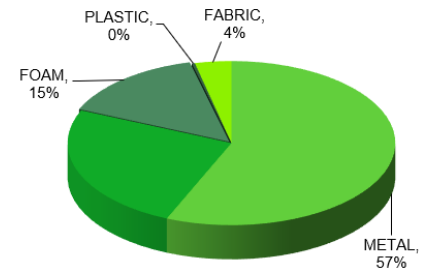

Certifications:

MATERIAL CONTENT

MATERIAL CONTENT

Material	Product		Post-Consumer Recycled Content by Weight		Pre-Consumer Recycled Content by Weight		Ability to recycle (% recyclable)
	lbs.	%	lbs.	%	lbs.	%	
METAL	36.71	56.5%	28.55	43.9%	12.98	20.0%	56.5%
WOOD	16.30	25.1%	16.30	25.1%	0.00	0.0%	0.0%
FOAM	9.47	14.6%	0.00	0.0%	0.00	0.0%	0.0%
PLASTIC	0.20	0.3%	0.04	0.1%	0.00	0.0%	0.3%
CARDBOARD	0.00	0.0%	0.00	0.0%	0.00	0.0%	0.0%
FABRIC	2.32	3.6%	0.00	0.0%	0.00	0.0%	0.0%
MISC	0.00	0.0%	0.00	0.0%	0.00	0.0%	0.0%
TOTAL	65.00	100%	44.89	69.1%	12.98	20%	57%