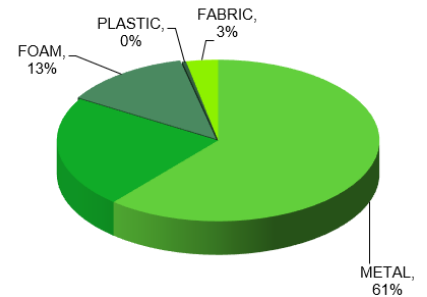

ENVIRONMENTAL DATA SHEET

RÜHE™

GENERAL PRODUCT INFORMATION

1. **Series:** Ruhe™
2. **Model:** P1032 | Ruhe Triple with Full Arm
3. **Description:** Ruhe is a minimalist and understated multi-range series that suits a wide variety of public settings, including hospitals, airports, corporate waiting areas, and educational environments
4. **Features:** Ruhe features 3 frame finishes and 7 arm cap colors over 3 materials: Polyurethane, Solid Maple, and Corian. Molded foam for seat and back features a soft cleanout. Arms designed for easy ingress and egress. Curvature of the arm provides a natural cradle to support the user's arm.
5. **Warranty:** 12 year comprehensive parts and labor, with weight limit of 250 lbs per seat.

Certifications:

MATERIAL CONTENT

Material	Product		Post-Consumer Recycled Content by Weight		Pre-Consumer Recycled Content by Weight		Ability to recycle (% recyclable)
	lbs.	%	lbs.	%	lbs.	%	
METAL	66.61	61.2%	51.91	47.7%	24.12	22.1%	61.2%
WOOD	24.45	22.4%	24.45	22.4%	0.00	0.0%	0.0%
FOAM	13.98	12.8%	0.00	0.0%	0.00	0.0%	0.0%
PLASTIC	0.40	0.4%	0.08	0.1%	0.00	0.0%	0.4%
CARDBOARD	0.00	0.0%	0.00	0.0%	0.00	0.0%	0.0%
FABRIC	3.48	3.2%	0.00	0.0%	0.00	0.0%	0.0%
MISC	0.00	0.0%	0.00	0.0%	0.00	0.0%	0.0%
TOTAL	108.92	100%	76.44	70.2%	24.12	22%	62%

POST-CONSUMER RECYCLED CONTENT = 70%
PRE-CONSUMER RECYCLED CONTENT = 22%

LEED SUMMARY

- **Credit 2** Materials & Resources: Construction Waste Management
  Allseating's packaging material is 100% recyclable and there is the option of having the product shipped blanket-wrapped
- **Credit 4** Materials & Resources: Recycled Content
  The recycled content of Allseating's chairs can contribute to the points earned for this credit
- **Credit 5** Materials & Resources: Regional Materials
  Allseating's manufacturing facility is located in Mississauga, ON, Canada. If installation is within 500 miles of Mississauga, Allseating chairs may contribute toward this credit
- **Credit 6** Materials & Resources: Rapidly Renewable Resources
  Certain Allseating fabrics may contribute to this credit

Toronto Office: 5800 Avebury Road, Unit 3, Mississauga, ON L5R 3M3
Chicago Showroom*: Suite 210, 325 North Wells Street, Chicago, IL
New York Showroom*: 200 Lexington Ave, New York, NY
60654 www.allseating.com T 1 800 563 3502 F 1 800 272 9911

*By appointment only.