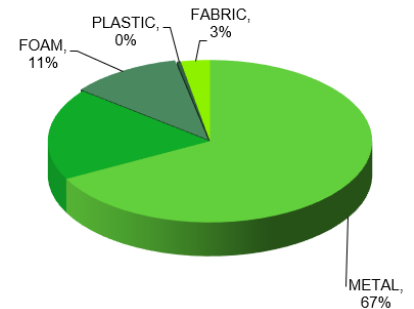

Certifications:

MATERIAL CONTENT

Material	Product		Post-Consumer Recycled Content by Weight		Pre-Consumer Recycled Content by Weight		Ability to recycle (% recyclable)
	lbs.	%	lbs.	%	lbs.	%	
METAL	30.04	67.3%	23.65	53.0%	11.02	24.7%	67.3%
WOOD	8.15	18.3%	8.15	18.3%	0.00	0.0%	0.0%
FOAM	4.97	11.1%	0.00	0.0%	0.00	0.0%	0.0%
PLASTIC	0.20	0.4%	0.04	0.1%	0.00	0.0%	0.4%
CARDBOARD	0.00	0.0%	0.00	0.0%	0.00	0.0%	0.0%
FABRIC	1.28	2.9%	0.00	0.0%	0.00	0.0%	0.0%
MISC	0.00	0.0%	0.00	0.0%	0.00	0.0%	0.0%
TOTAL	44.64	100%	31.84	71.3%	11.02	25%	68%