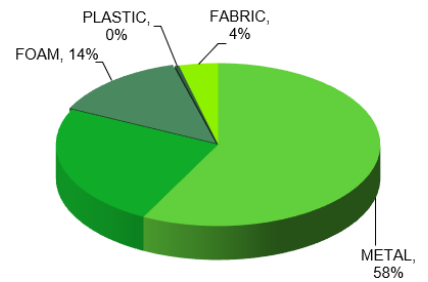

### MATERIAL CONTENT

Material	Product		Post-Consumer Recycled Content by Weight		Pre-Consumer Recycled Content by Weight		Ability to recycle (% recyclable)
	lbs.	%	lbs.	%	lbs.	%	
METAL	28.47	57.6%	22.15	44.8%	10.18	20.6%	57.6%
WOOD	12.10	24.5%	12.10	24.5%	0.00	0.0%	0.0%
FOAM	6.72	13.6%	0.00	0.0%	0.00	0.0%	0.0%
PLASTIC	0.20	0.4%	0.04	0.1%	0.00	0.0%	0.4%
CARDBOARD	0.00	0.0%	0.00	0.0%	0.00	0.0%	0.0%
FABRIC	1.92	3.9%	0.00	0.0%	0.00	0.0%	0.0%
MISC	0.00	0.0%	0.00	0.0%	0.00	0.0%	0.0%
<b>TOTAL</b>	<b>49.41</b>	<b>100%</b>	<b>34.29</b>	<b>69.4%</b>	<b>10.18</b>	<b>21%</b>	<b>58%</b>