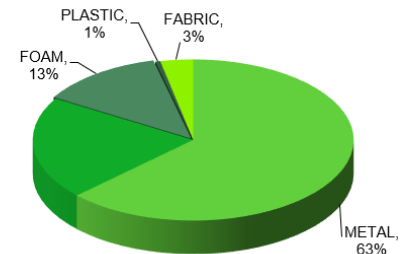

### MATERIAL CONTENT

Material	Product		Post-Consumer Recycled Content		Pre-Consumer Recycled Content		Ability to recycle (% recyclable)
	lbs.	%	lbs.	%	lbs.	%	
METAL	24.77	62.9%	19.44	49.4%	8.92	22.7%	62.9%
WOOD	8.15	20.7%	8.15	20.7%	0.00	0.0%	0.0%
FOAM	4.97	12.6%	0.00	0.0%	0.00	0.0%	0.0%
PLASTIC	0.20	0.5%	0.04	0.1%	0.00	0.0%	0.5%
CARDBOARD	0.00	0.0%	0.00	0.0%	0.00	0.0%	0.0%
FABRIC	1.28	3.3%	0.00	0.0%	0.00	0.0%	0.0%
MISC	0.00	0.0%	0.00	0.0%	0.00	0.0%	0.0%
<b>TOTAL</b>	<b>39.37</b>	<b>100%</b>	<b>27.63</b>	<b>70.2%</b>	<b>8.92</b>	<b>23%</b>	<b>63%</b>