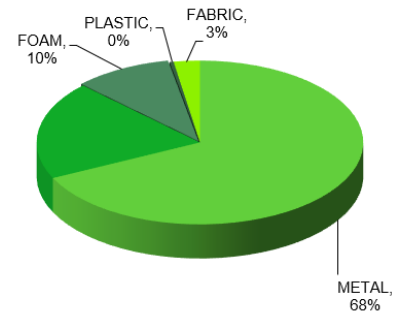

ENVIRONMENTAL DATA SHEET

RÜHE™

GENERAL PRODUCT INFORMATION

1. **Series:** Ruhe™
2. **Model:** P1612 | Ruhe Patient Rocker
3. **Description:** Ruhe is a minimalist and understated multi-range series that suits a wide variety of public settings, including hospitals, airports, corporate waiting areas, and educational environments
4. **Features:** Ruhe features 3 frame finishes and 7 arm cap colors over 3 materials: Polyurethane, Solid Maple, and Corian. Molded foam for seat and back features a soft cleanout. Arms designed for easy ingress and egress. Curvature of the arm provides a natural cradle to support the user's arm.
5. **Warranty:** 12 year comprehensive parts and labor, with weight limit of 400 lbs.

Certifications:

MATERIAL CONTENT

Material	Product		Post-Consumer Recycled Content by Weight		Pre-Consumer Recycled Content by Weight		Ability to recycle (% recyclable)
	lbs.	%	lbs.	%	lbs.	%	
METAL	38.21	68.1%	30.18	53.8%	14.28	25.4%	68.1%
WOOD	10.95	19.5%	10.95	19.5%	0.00	0.0%	0.0%
FOAM	5.50	9.8%	0.00	0.0%	0.00	0.0%	0.0%
PLASTIC	0.00	0.0%	0.00	0.0%	0.00	0.0%	0.0%
CARDBOARD	0.00	0.0%	0.00	0.0%	0.00	0.0%	0.0%
FABRIC	1.48	2.6%	0.00	0.0%	0.00	0.0%	0.0%
MISC	0.00	0.0%	0.00	0.0%	0.00	0.0%	0.0%
TOTAL	56.14	100%	41.13	73.3%	14.28	25%	68%

POST-CONSUMER RECYCLED CONTENT = 73%
PRE-CONSUMER RECYCLED CONTENT = 25%

LEED SUMMARY

- **Credit 2** Materials & Resources: Construction Waste Management
  Allseating's packaging material is 100% recyclable and there is the option of having the product shipped blanket-wrapped
- **Credit 4** Materials & Resources: Recycled Content
  The recycled content of Allseating's chairs can contribute to the points earned for this credit
- **Credit 5** Materials & Resources: Regional Materials
  Allseating's manufacturing facility is located in Mississauga, ON, Canada. If installation is within 500 miles of Mississauga, Allseating chairs may contribute toward this credit
- **Credit 6** Materials & Resources: Rapidly Renewable Resources
  Certain Allseating fabrics may contribute to this credit

Toronto Office: 5800 Avebury Road, Unit 3, Mississauga, ON L5R 3M3
Chicago Showroom*: Suite 210, 325 North Wells Street, Chicago, IL
New York Showroom*: 200 Lexington Ave, New York, NY
60654 www.allseating.com T 1 800 563 3502 F 1 800 272 9911

*By appointment only.