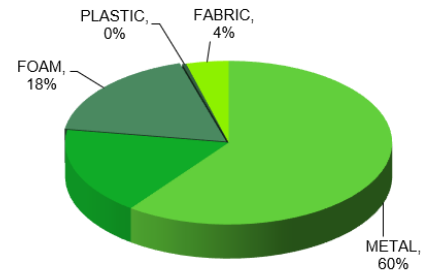

Certifications:

MATERIAL CONTENT

MATERIAL CONTENT

Material	Product		Post-Consumer Recycled Content by Weight		Pre-Consumer Recycled Content by Weight		Ability to recycle (% recyclable)
	lbs.	%	lbs.	%	lbs.	%	
METAL	33.18	60.2%	25.64	46.5%	11.82	21.4%	60.2%
WOOD	9.55	17.3%	9.55	17.3%	0.00	0.0%	0.0%
FOAM	9.89	17.9%	0.00	0.0%	0.00	0.0%	0.0%
PLASTIC	0.20	0.4%	0.04	0.1%	0.00	0.0%	0.4%
CARDBOARD	0.00	0.0%	0.00	0.0%	0.00	0.0%	0.0%
FABRIC	2.32	4.2%	0.00	0.0%	0.00	0.0%	0.0%
MISC	0.00	0.0%	0.00	0.0%	0.00	0.0%	0.0%
TOTAL	55.14	100%	35.23	63.9%	11.82	21%	61%