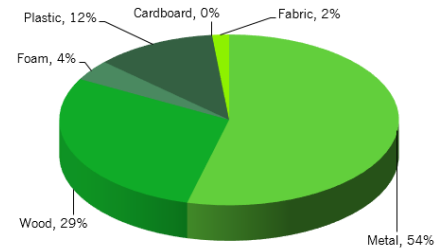

### MATERIAL CONTENT

| Material         | Product |       | Recycled Content by Weight Post Consumer |       | Ability to recycle (% recyclable) |
|------------------|---------|-------|--|-------|-----------------------------------|
|                  | lbs.    | %     | lbs.                                     | %     | %                                 |
| <b>Metal</b>     | 11.69   | 54.0% | 4.68                                     | 40.0% | 54.0%                             |
| <b>Wood</b>      | 6.27    | 28.9% | 0.00                                     | 0.0%  | 0.0%                              |
| <b>Foam</b>      | 0.85    | 3.9%  | 0.00                                     | 0.0%  | 0.0%                              |
| <b>Plastic</b>   | 2.50    | 11.5% | 0.48                                     | 19.1% | 11.5%                             |
| <b>Cardboard</b> | 0.00    | 0.0%  | 0.00                                     | 0.0%  | 0.0%                              |
| <b>Fabric</b>    | 0.35    | 1.6%  | 0.00                                     | 0.0%  | 1.6%                              |
| <b>TOTAL</b>     | 21.66   | 100%  | 5.15                                     | 23.8% | 67%                               |